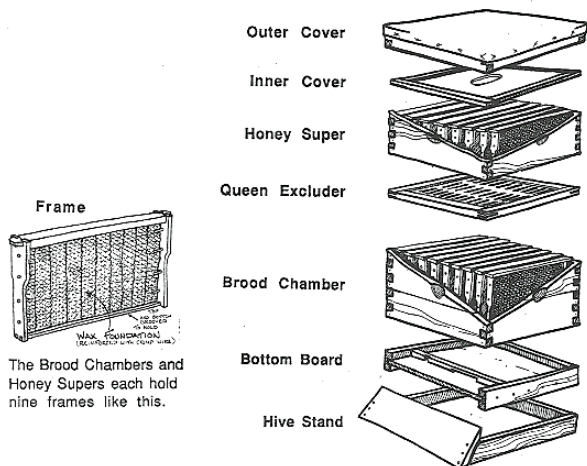

Bee Supply Price List as of 4/13/2011

** all prices are subject to change*

The Brood Chambers and Honey Supers each hold nine frames like this.

SKU	Description	Retail
096	BEE FUMIGILIN B	29.99
117	BEE ESCAPE	4.99
146	BEE SMOKER STAINLESS	56.99
152	BEE HIVE TOOL	9.99
157	BEE WIRE 700 FT SPOOL	10.99
162	BEE FEEDER CAP	2.49
166	BEE EYELETS PK/80	1.29
322	BEE BRUSH	6.99
347	BEE MAGNETIC HAMMER	12.99
421B	MITE AWAY 10 PACK	59.99
421	MITE AWAY	6.99
422	MITE-A-WAY APPLICATOR KIT	7.00
621	BEE MENTHOL CRYSTALS	6.49
662	CHECKMITE+ BEE HIVE STRIP PK/2	9.99
0107	FRAME GRIPS	25.99
0511	CHECKMITE+ BEE HIVE STRIP PK/10	44.99
241G-XL	BEE GOATSKIN GLOVES XL	29.99
760389	3PK 2x9 Sweatband	4.99
019R	EXCLUDER RAILS	4.99
019WB	BEE EXCLUDER	19.99
053B	BEE BOTTOM BOARD PLASTIC	29.99
079C	BEE SUPPORT PINS PK/80	9.99
141D	BEE ROUND VEIL	24.99
142D	BEE VEIL/D STRING	26.99
143D	BEE SHEER NYLON NET VEIL	21.99
158B	FEEDERS DIVISION	4.99
162P	BEE FEEDERS BOARDMAN	4.99
178-B	BEE HIVE STAPLES	0.07
182B	BEE FRAME REST	0.60
184-9B	BEE HIVE SPACERS	0.99
238-P	BEE GLOVES PIGSKIN SM	42.99
238G-S	BEE GOATSKIN GLOVES SM	27.99
240-P	BEE GLOVES MED.	37.99
240G-M	BEE GOATSKIN GLOVES MED	27.99
241-P	BEE GLOVES PIGSKIN LG	37.99
241-PX	BEE GLOVES PIGSKIN XLG	39.99
241G-L	BEE GOATSKIN GLOVES LARGE	29.99
395A	BEE STING KILL SWABS	7.99
56-BB	BEETLE BLASTER TRAP	1.99
BB	BEE BOTTOM BOARD	19.99
BBN	BEE BOX NAILS	0.39
BBOOK	BEE BOOK	11.99
BEE	BEEES	
BFN	BEE FRAMING NAIL	0.39
HB	BEE HIVE BODY	26.99
HBF	BEE HIVE BODY FRAMES PK/10	13.99
HBW	BEE HIVE BODY WAX	1.70
HBWB	BEE HIVE BODY WAX BOX/50	70.00
IC	BEE INNER COVER	12.99
ICP	PLASTIC INNER COVER	19.99
M01049	BEE KEEPER HAT	18.99
OC	BEE OUTER COVER	20.99
OCP	PLASTIC OUTER COVER	33.99
SB	BEE SUPER BODY	16.99
SBF	BEE SUPER BODY FRAMES PK/10	13.99
SWP	BEE SUPER WAX PLAIN	0.85
SWPB	BEE SUPER WAX PLAIN BOX/100	65.00
SWW	BEE SUPER WAX WIRED	1.00
SWWB	BEE SUPER WAX WIRED BOX/100	80.00